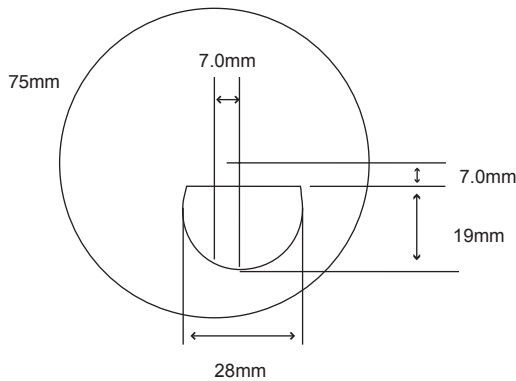

Product Reference Guide

Base Curve Selection

Plastic

LensChoice D28

75mm (Gray, Brown)

Base Curve	True Curve (1.530)	Front Radius	Back Curve	Back Radius	CT (mm) Nominal	ET (mm) Nominal	Segment Drop	Location Inset
2.00	1.605	330.157	-2.50	-2.12	13.4	14.5	7 D	7 In
4.00	3.746	141.492	-5.50	-96.36	9.1	11.8	7 D	7 In
6.00	5.821	91.044	-5.50	-96.36	9.1	8.8	7 D	7 In
8.00	7.918	66.938	-5.50	-96.36	10.3	6.5	7 D	7 In

Base Curve	Adds
2.00	+1.00 to +3.00
4.00	+1.00 to +3.00
6.00	+1.00 to +3.00
8.00	+1.00 to +3.00

*Utilized for power calculation only, not for thickness calculation.

Product Reference Guide

Plastic

LensChoice Photochromic 70mm Finished Single Vision Coated

Sphere Power Up to -2.00 cyl	Base Curve	Curve Radius	Center Thickness
+4.00	7.00	82.813	6.4
+3.75	6.75	87.603	6.1
+3.50	6.50	94.643	5.6
+3.25	6.25	99.065	5.4
+3.00	7.00	102.913	5.2
+2.75	6.75	108.630	4.9
+2.50	6.50	81.538	4.5
+2.25	6.25	84.800	4.2
+2.00	6.50	81.538	4.0
+1.75	6.25	84.800	3.6
+1.50	6.00	88.333	3.3
+1.25	5.75	92.174	2.9
+1.00	6.00	88.333	2.7
+0.75	5.75	92.174	2.5
+0.50	5.50	96.364	2.5
+0.25	5.25	100.952	2.0
Plano	5.00	106.000	2.0
-0.25	4.75	111.579	2.0
-0.50	4.50	117.778	2.0
-0.75	4.25	124.706	1.9
-1.00	4.00	132.500	1.9
-1.25	3.75	141.333	1.8
-1.50	3.50	151.429	1.8
-1.75	3.25	163.077	1.8
-2.00	3.00	176.667	1.8
-2.25	2.75	192.727	1.7
-2.50	2.50	212.000	1.7
-2.75	2.25	235.556	1.7
-3.00	2.00	265.000	1.7
-3.25	1.75	302.857	1.7
-3.50	1.50	353.333	1.7
-3.75	2.75	192.727	1.7
-4.00	2.50	212.000	1.6
-4.25	2.25	235.556	1.6
-4.50	2.00	265.000	1.6
-4.75	2.25	235.556	1.6
-5.00	2.00	265.000	1.6
-5.25	1.75	302.857	1.6
-5.50	1.50	353.333	1.6
-5.75	1.25	424.000	1.6
-6.00	1.00	530.000	1.6