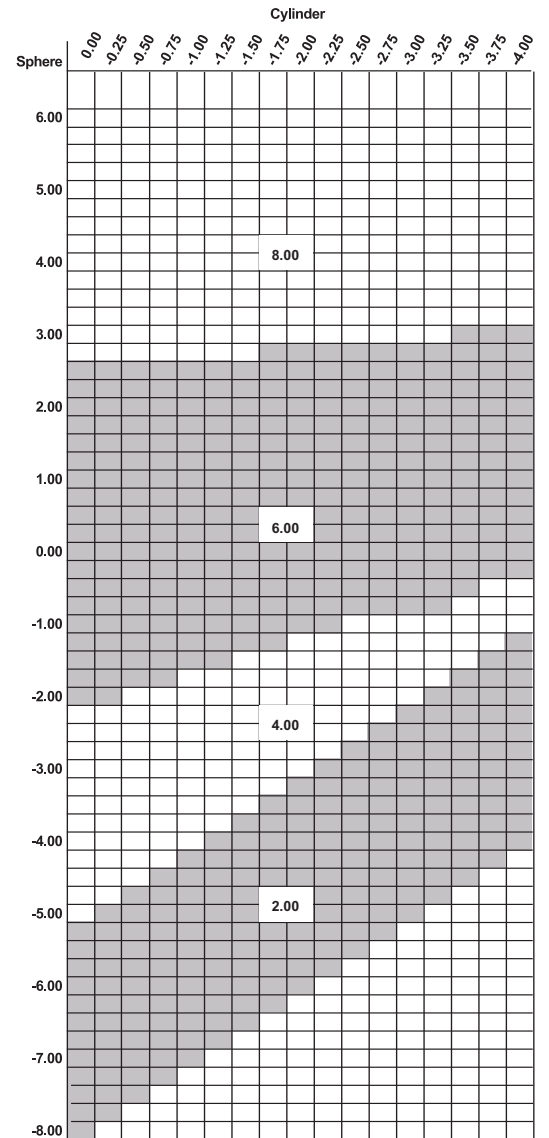

Product Reference Guide

Base Curve Selection

Plastic

LensChoice D28

75mm (Gray, Brown)

Base Curve	True Curve (1.530)	Front Radius	Back Curve	Back Radius	CT (mm) Nominal	ET (mm) Nominal	Segment Drop	Location Inset
2.00	1.605	330.157	-2.50	-2.12	13.4	14.5	7 D	7 In
4.00	3.746	141.492	-5.50	-96.36	9.1	11.8	7 D	7 In
6.00	5.821	91.044	-5.50	-96.36	9.1	8.8	7 D	7 In
8.00	7.918	66.938	-5.50	-96.36	10.3	6.5	7 D	7 In

Base Curve	Adds
2.00	+1.00 to +3.00
4.00	+1.00 to +3.00
6.00	+1.00 to +3.00
8.00	+1.00 to +3.00

*Utilized for power calculation only, not for thickness calculation.

Product Reference Guide

Plastic

LensChoice Photochromic 70mm Finished Single Vision Coated

Sphere Power Up to -2.00 cyl	Base Curve	Curve Radius	Center Thickness
+4.00	7.00	82.813	6.4
+3.75	6.75	87.603	6.1
+3.50	6.50	94.643	5.6
+3.25	6.25	99.065	5.4
+3.00	7.00	102.913	5.2
+2.75	6.75	108.630	4.9
+2.50	6.50	81.538	4.5
+2.25	6.25	84.800	4.2
+2.00	6.50	81.538	4.0
+1.75	6.25	84.800	3.6
+1.50	6.00	88.333	3.3
+1.25	5.75	92.174	2.9
+1.00	6.00	88.333	2.7
+0.75	5.75	92.174	2.5
+0.50	5.50	96.364	2.5
+0.25	5.25	100.952	2.0
Plano	5.00	106.000	2.0
-0.25	4.75	111.579	2.0
-0.50	4.50	117.778	2.0
-0.75	4.25	124.706	1.9
-1.00	4.00	132.500	1.9
-1.25	3.75	141.333	1.8
-1.50	3.50	151.429	1.8
-1.75	3.25	163.077	1.8
-2.00	3.00	176.667	1.8
-2.25	2.75	192.727	1.7
-2.50	2.50	212.000	1.7
-2.75	2.25	235.556	1.7
-3.00	2.00	265.000	1.7
-3.25	1.75	302.857	1.7
-3.50	1.50	353.333	1.7
-3.75	2.75	192.727	1.7
-4.00	2.50	212.000	1.6
-4.25	2.25	235.556	1.6
-4.50	2.00	265.000	1.6
-4.75	2.25	235.556	1.6
-5.00	2.00	265.000	1.6
-5.25	1.75	302.857	1.6
-5.50	1.50	353.333	1.6
-5.75	1.25	424.000	1.6
-6.00	1.00	530.000	1.6